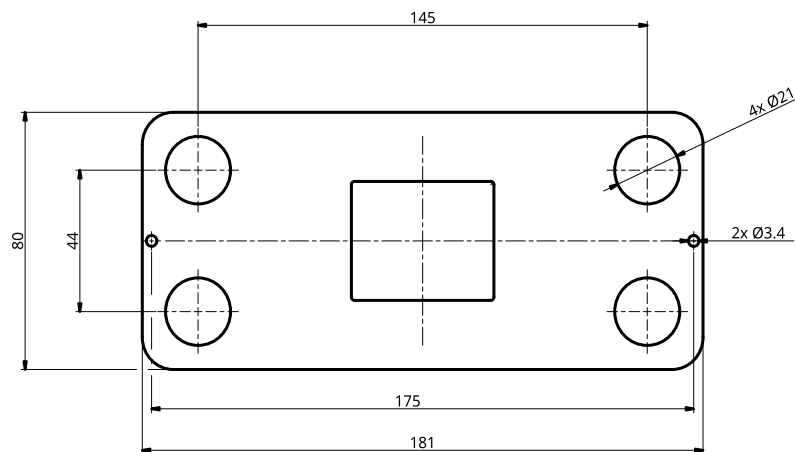

Niryo Player One Technical specifications

Player One

Size: 181 x 80 x 44 mm / 7,13 x 3,14 x 1,74 In

Weight : 560 g / 19,8oz

Materials : Repositionable polyethylene film

Compatible product : Ned 3 Pro

IP Standard : IP 42

Température : 5-45°C

Hymidity : 40-60 %

Display

Display size 99 x 24 mm / 3,90 x 0,95 In

Number of characters / line : 16 x 2

Character size : 4.84 x 9.66 mm / 0,16 x 0,38

LED Backlight : White

Led Life Time : 9000 hours

Button

Size D : 8,5 mm / 0,34 In

Number of buttons 5

Player One Technical specifications

Emergency stop

Security category	PLc
ISO Norm	ISO 13849-1

Player One Cable

Weight:	84 g / 3,0 oz
Cable Length :	1100 mm / 43,3 In
Connection type :	M16, 8 contacts USB B & ARU

Packaging

Weight :	987 g / 34,8 oz
Size :	296 x 196 x 92 mm / 11,7 x 7,71 x 3,62 In